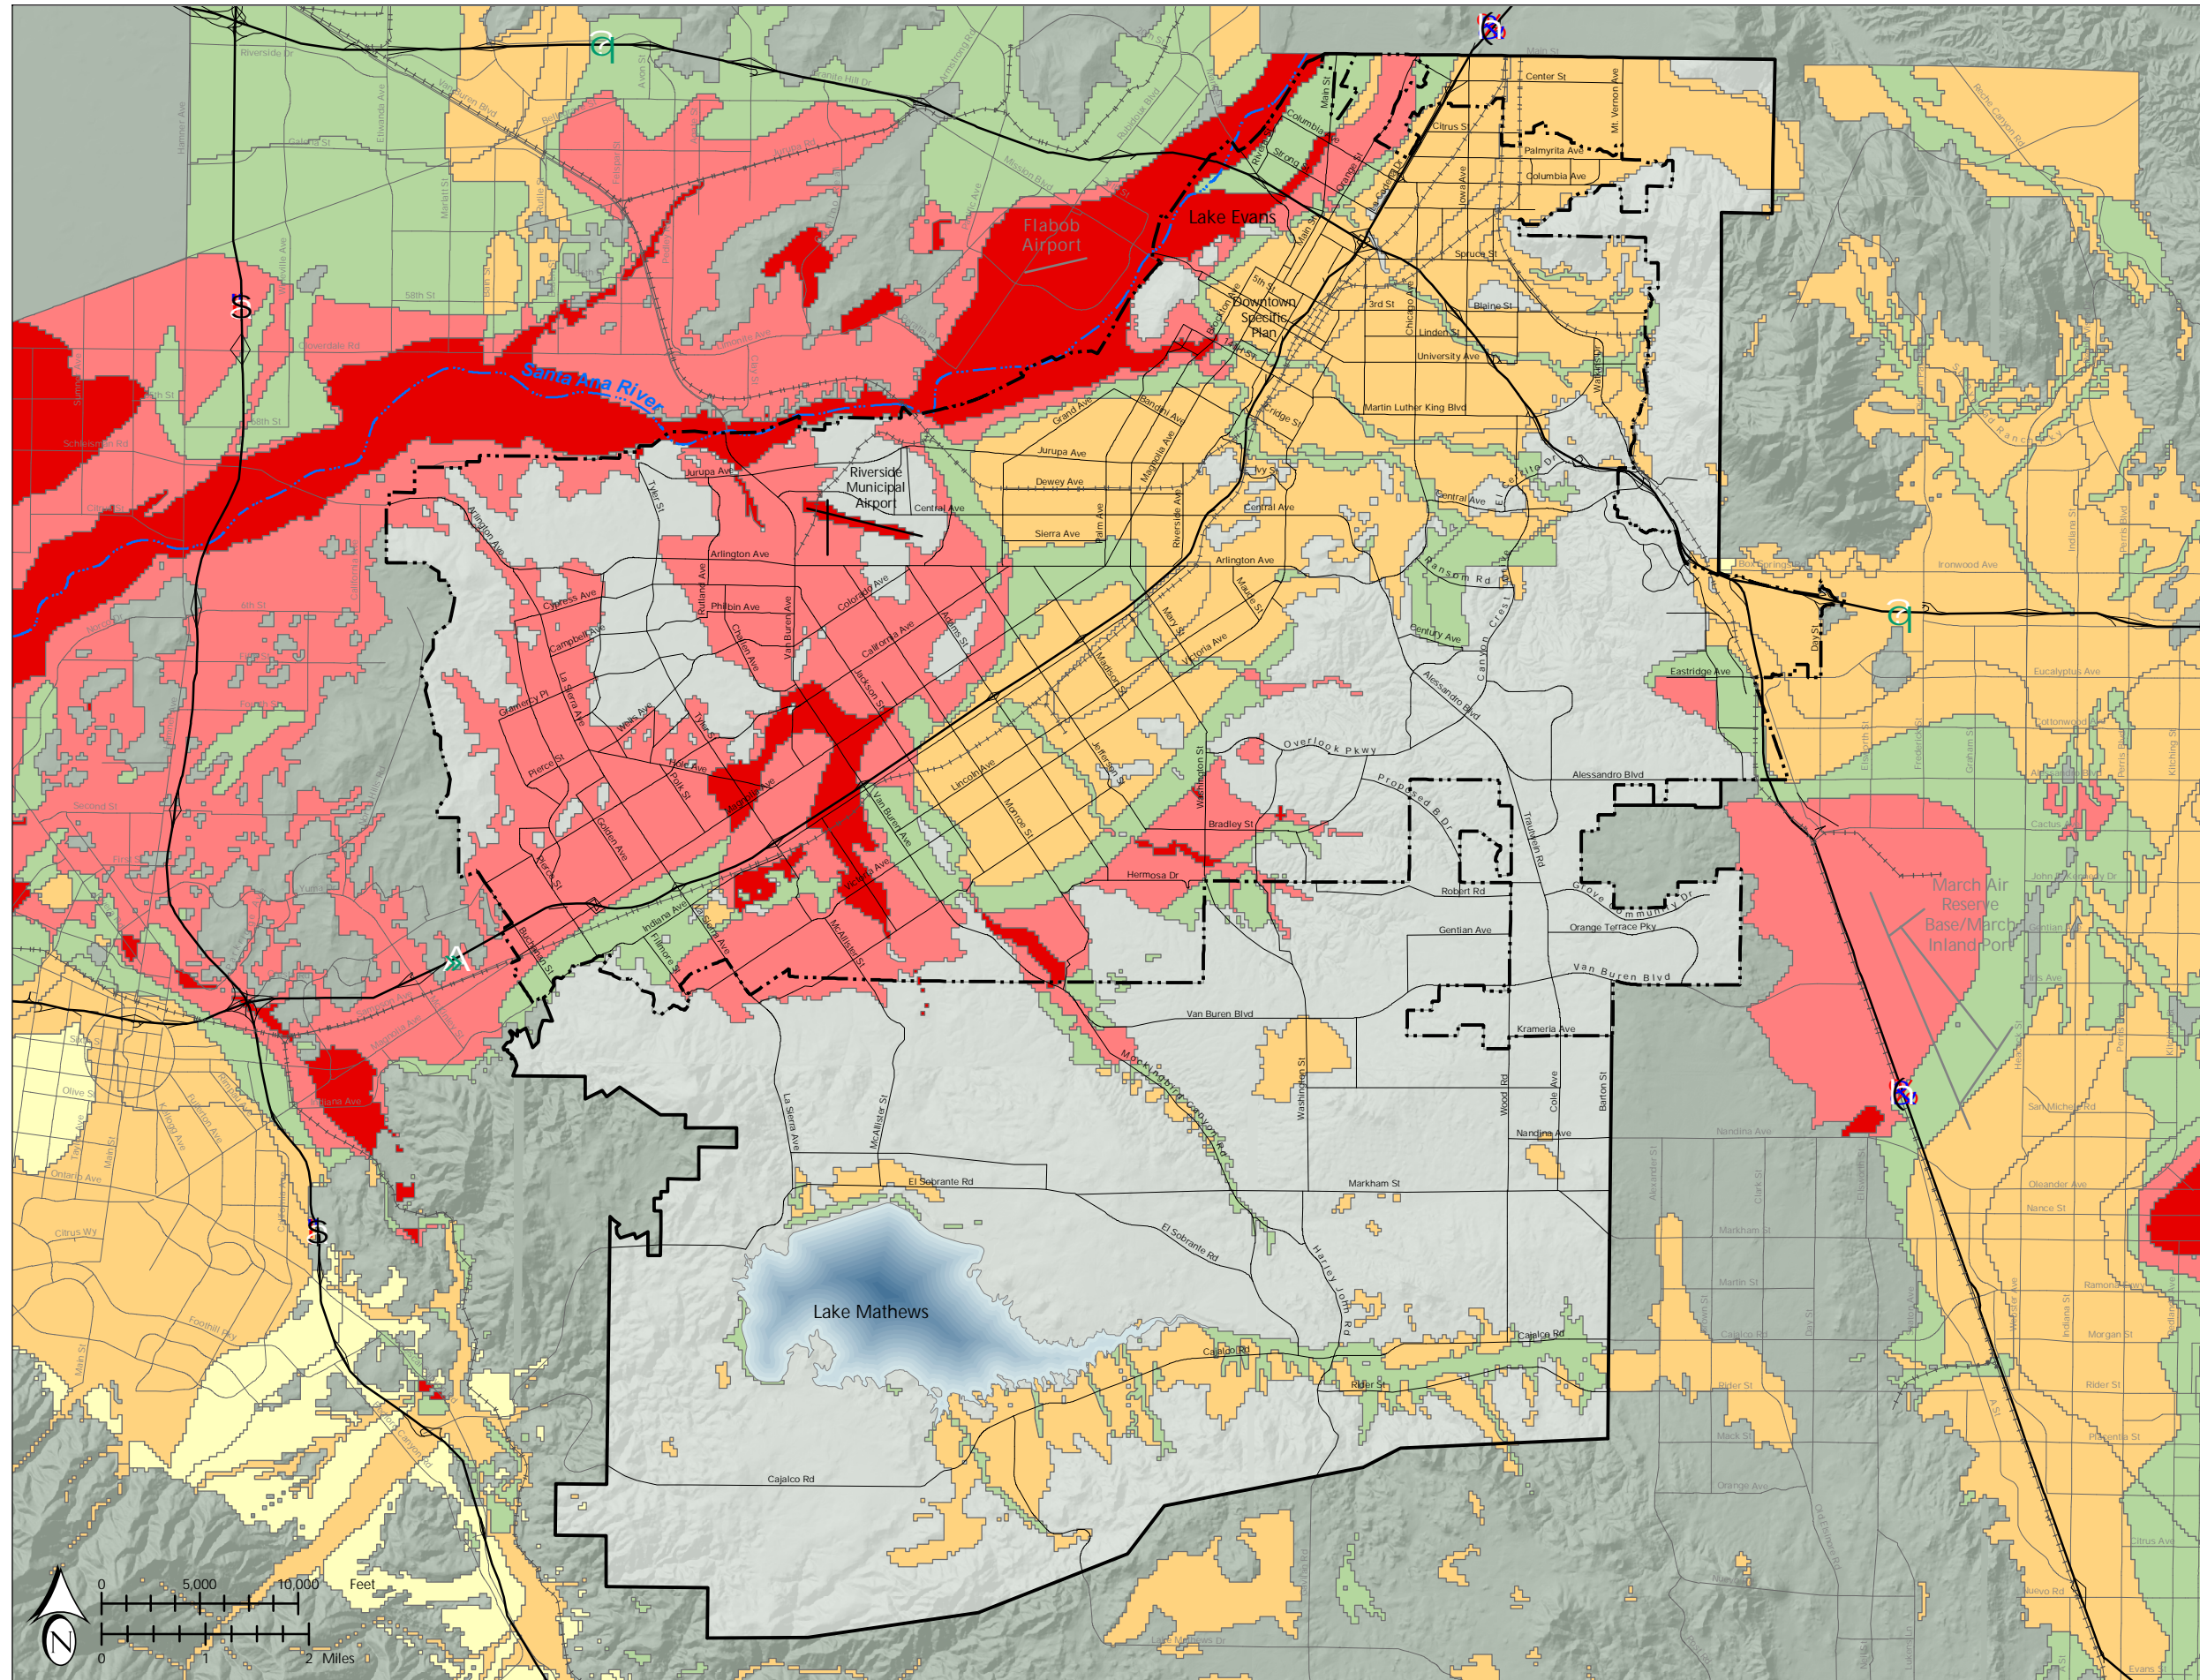

LEGEND

- Very low
- Low
- Moderate
- High
- Very High

- RIVERSIDE CITY BOUNDARY
- RIVERSIDE SPHERE OF INFLUENCE

SOURCE: CITY OF RIVERSIDE AND RIVERSIDE COUNTY.

Figure PS-2
LIQUEFACTION
ZONES