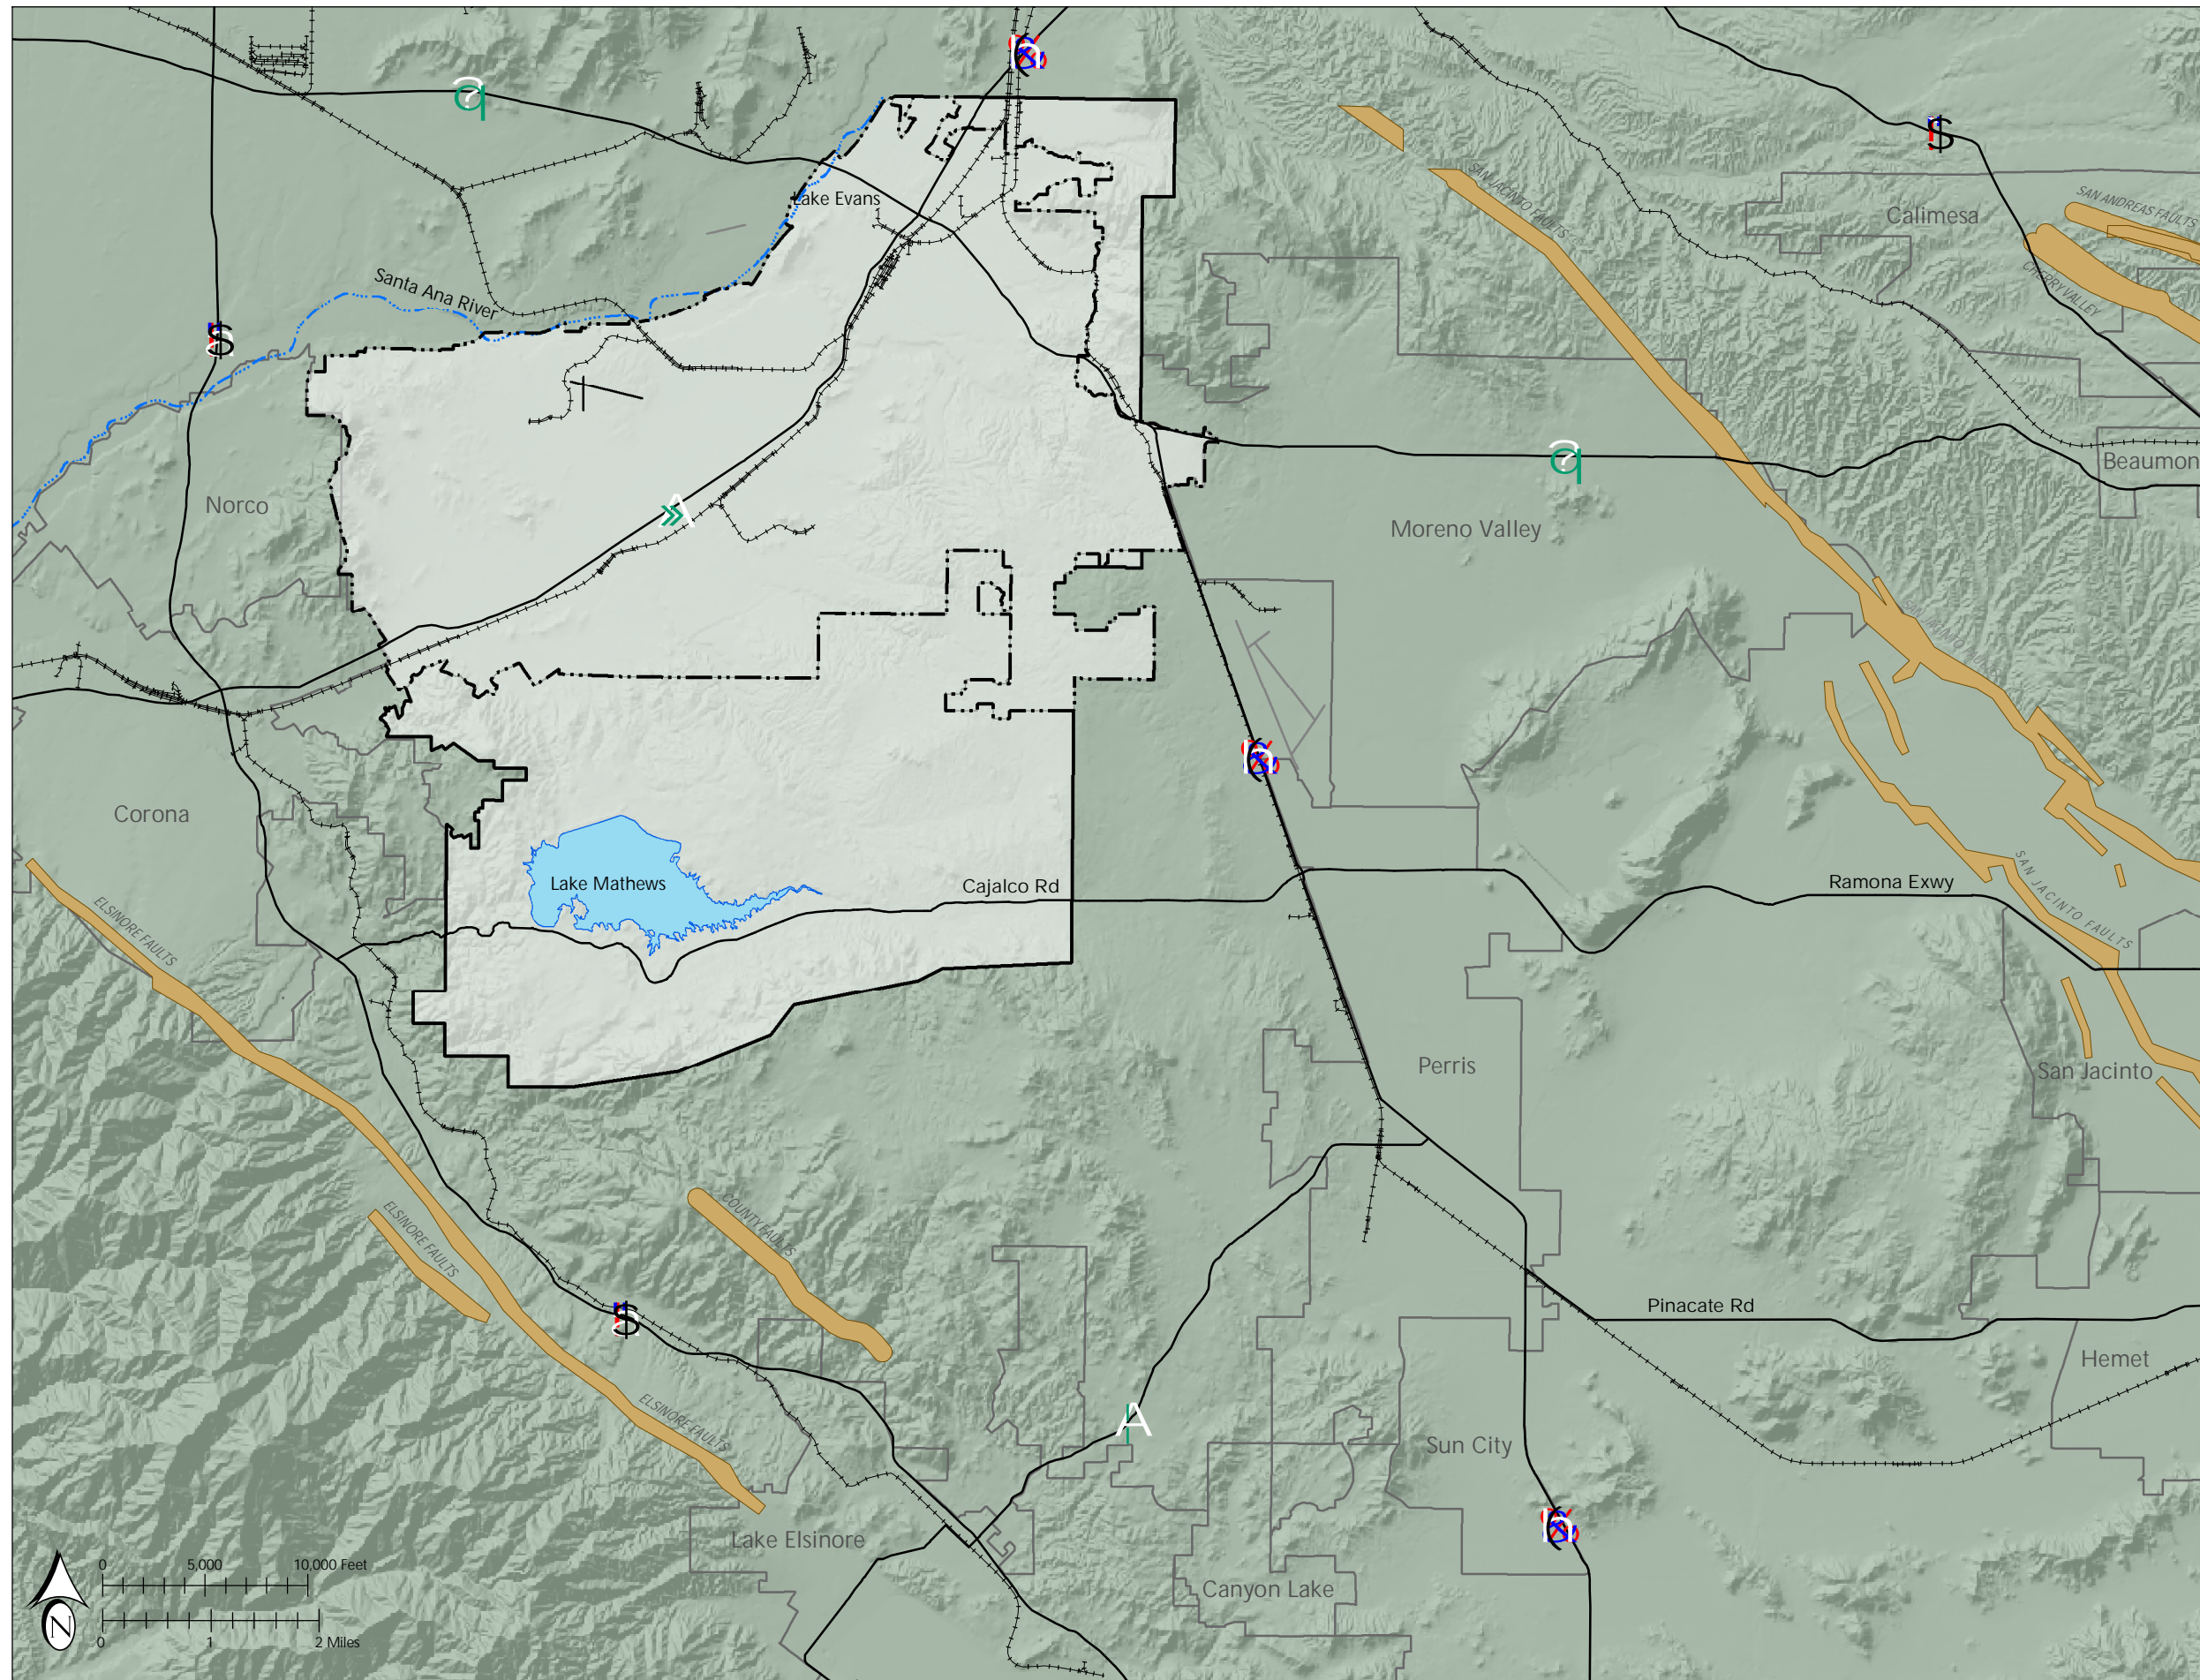

LEGEND

- FAULT ZONE
- RIVERSIDE CITY BOUNDARY
- RIVERSIDE SPHERE OF INFLUENCE

SOURCE: CENSUS 2000 TIGER/LINE® DATA AND RIVERSIDE COUNTY, 2004.

Figure PS-1  
REGIONAL  
FAULT ZONES