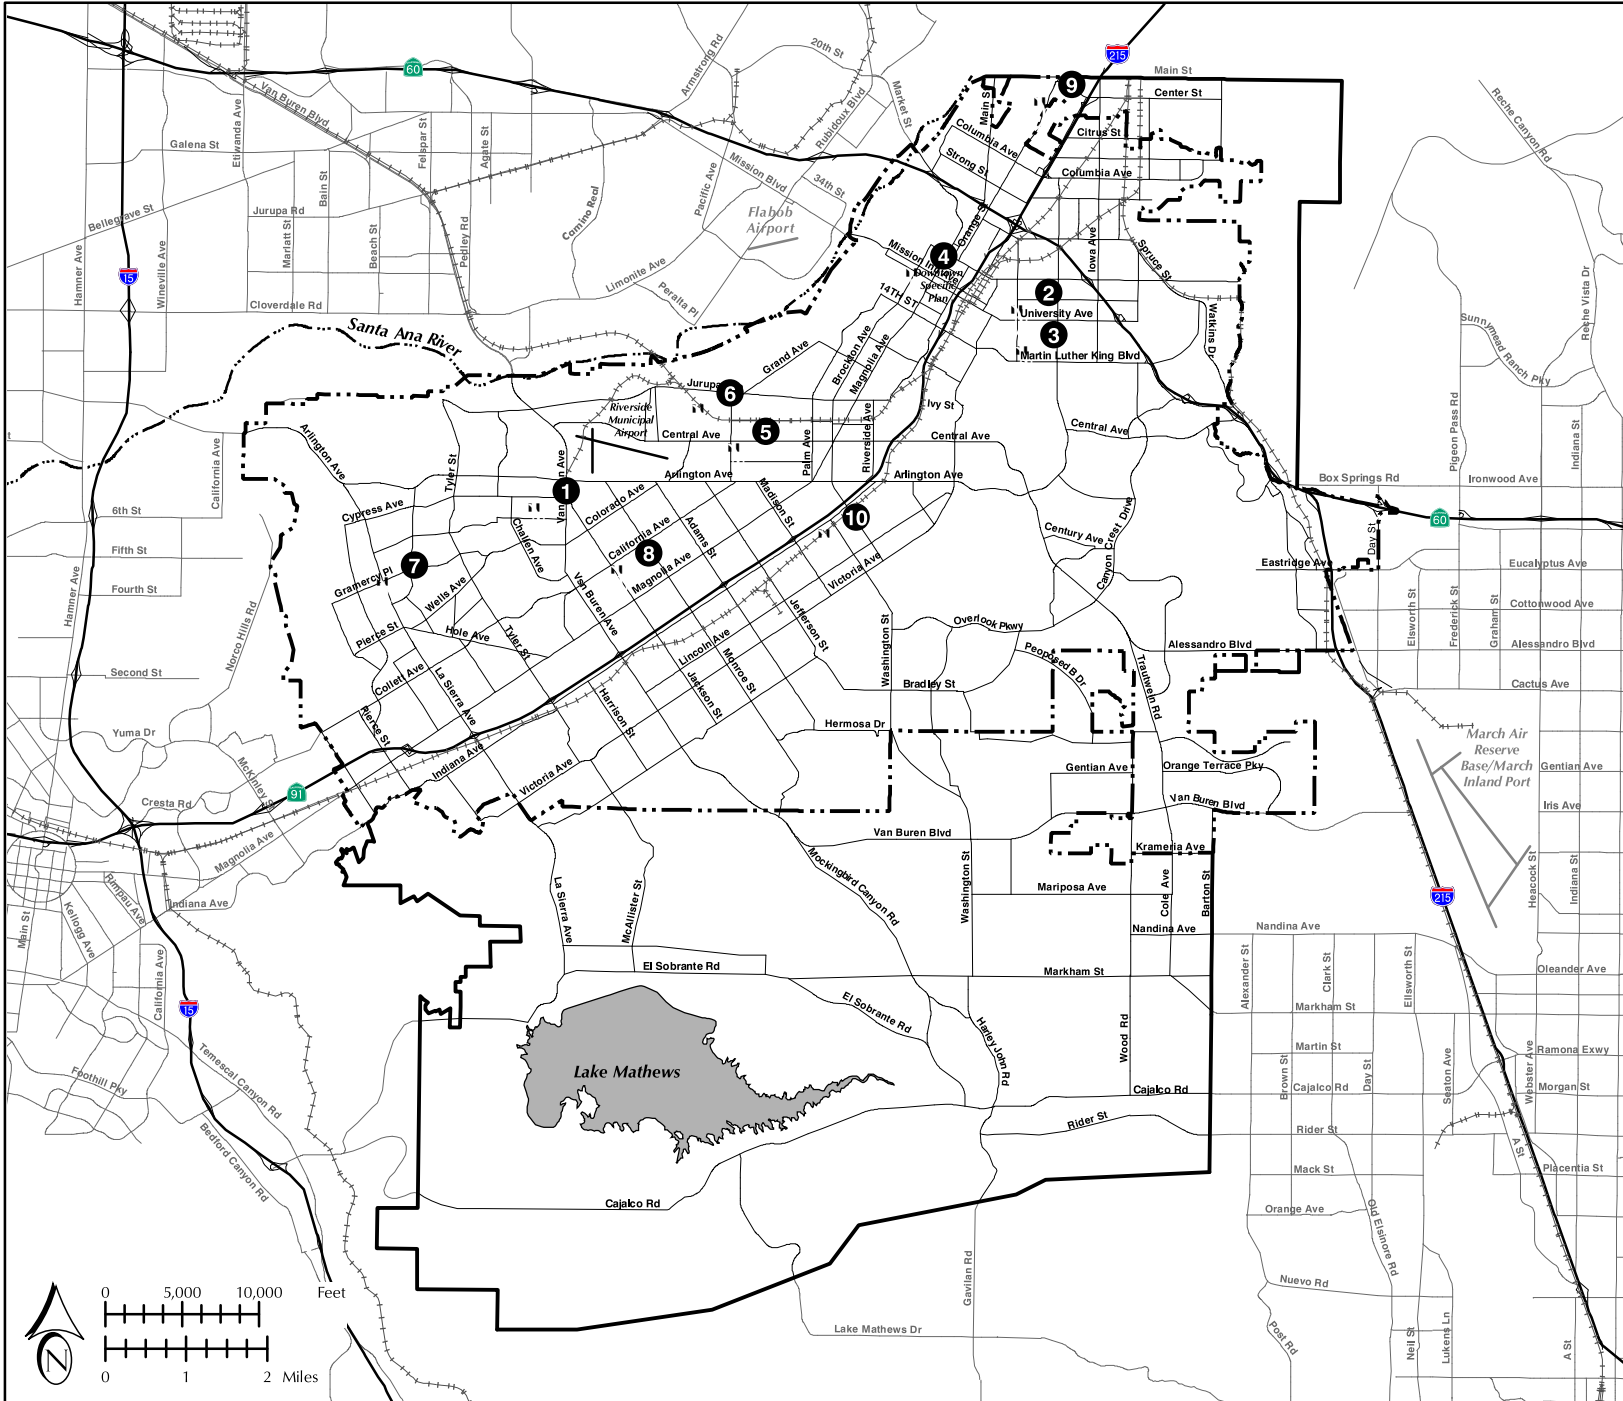

LEGEND

-  COMMUNITY CENTERS
- 1** ARLANZA CENTER
- 2** BOBBY BONDS/ CEASAR CHAVEZ CENTER
- 3** BORDWELL PARK/ STRATTON CENTER
- 4** DALES SENIOR CENTER
- 5** JANET GOESKE CENTER
- 6** JOYCE JACKSON CENTER
- 7** LA SIERRA CENTER
- 8** RENK CENTER
- 9** RUTH LEWIS CENTER
- 10** YSMAEL VILLAGES CENTER

-  CITY BOUNDARY
-  SPHERE OF INFLUENCE

SOURCE: CITY OF RIVERSIDE, 2004

Figure PF-3
COMMUNITY CENTERS