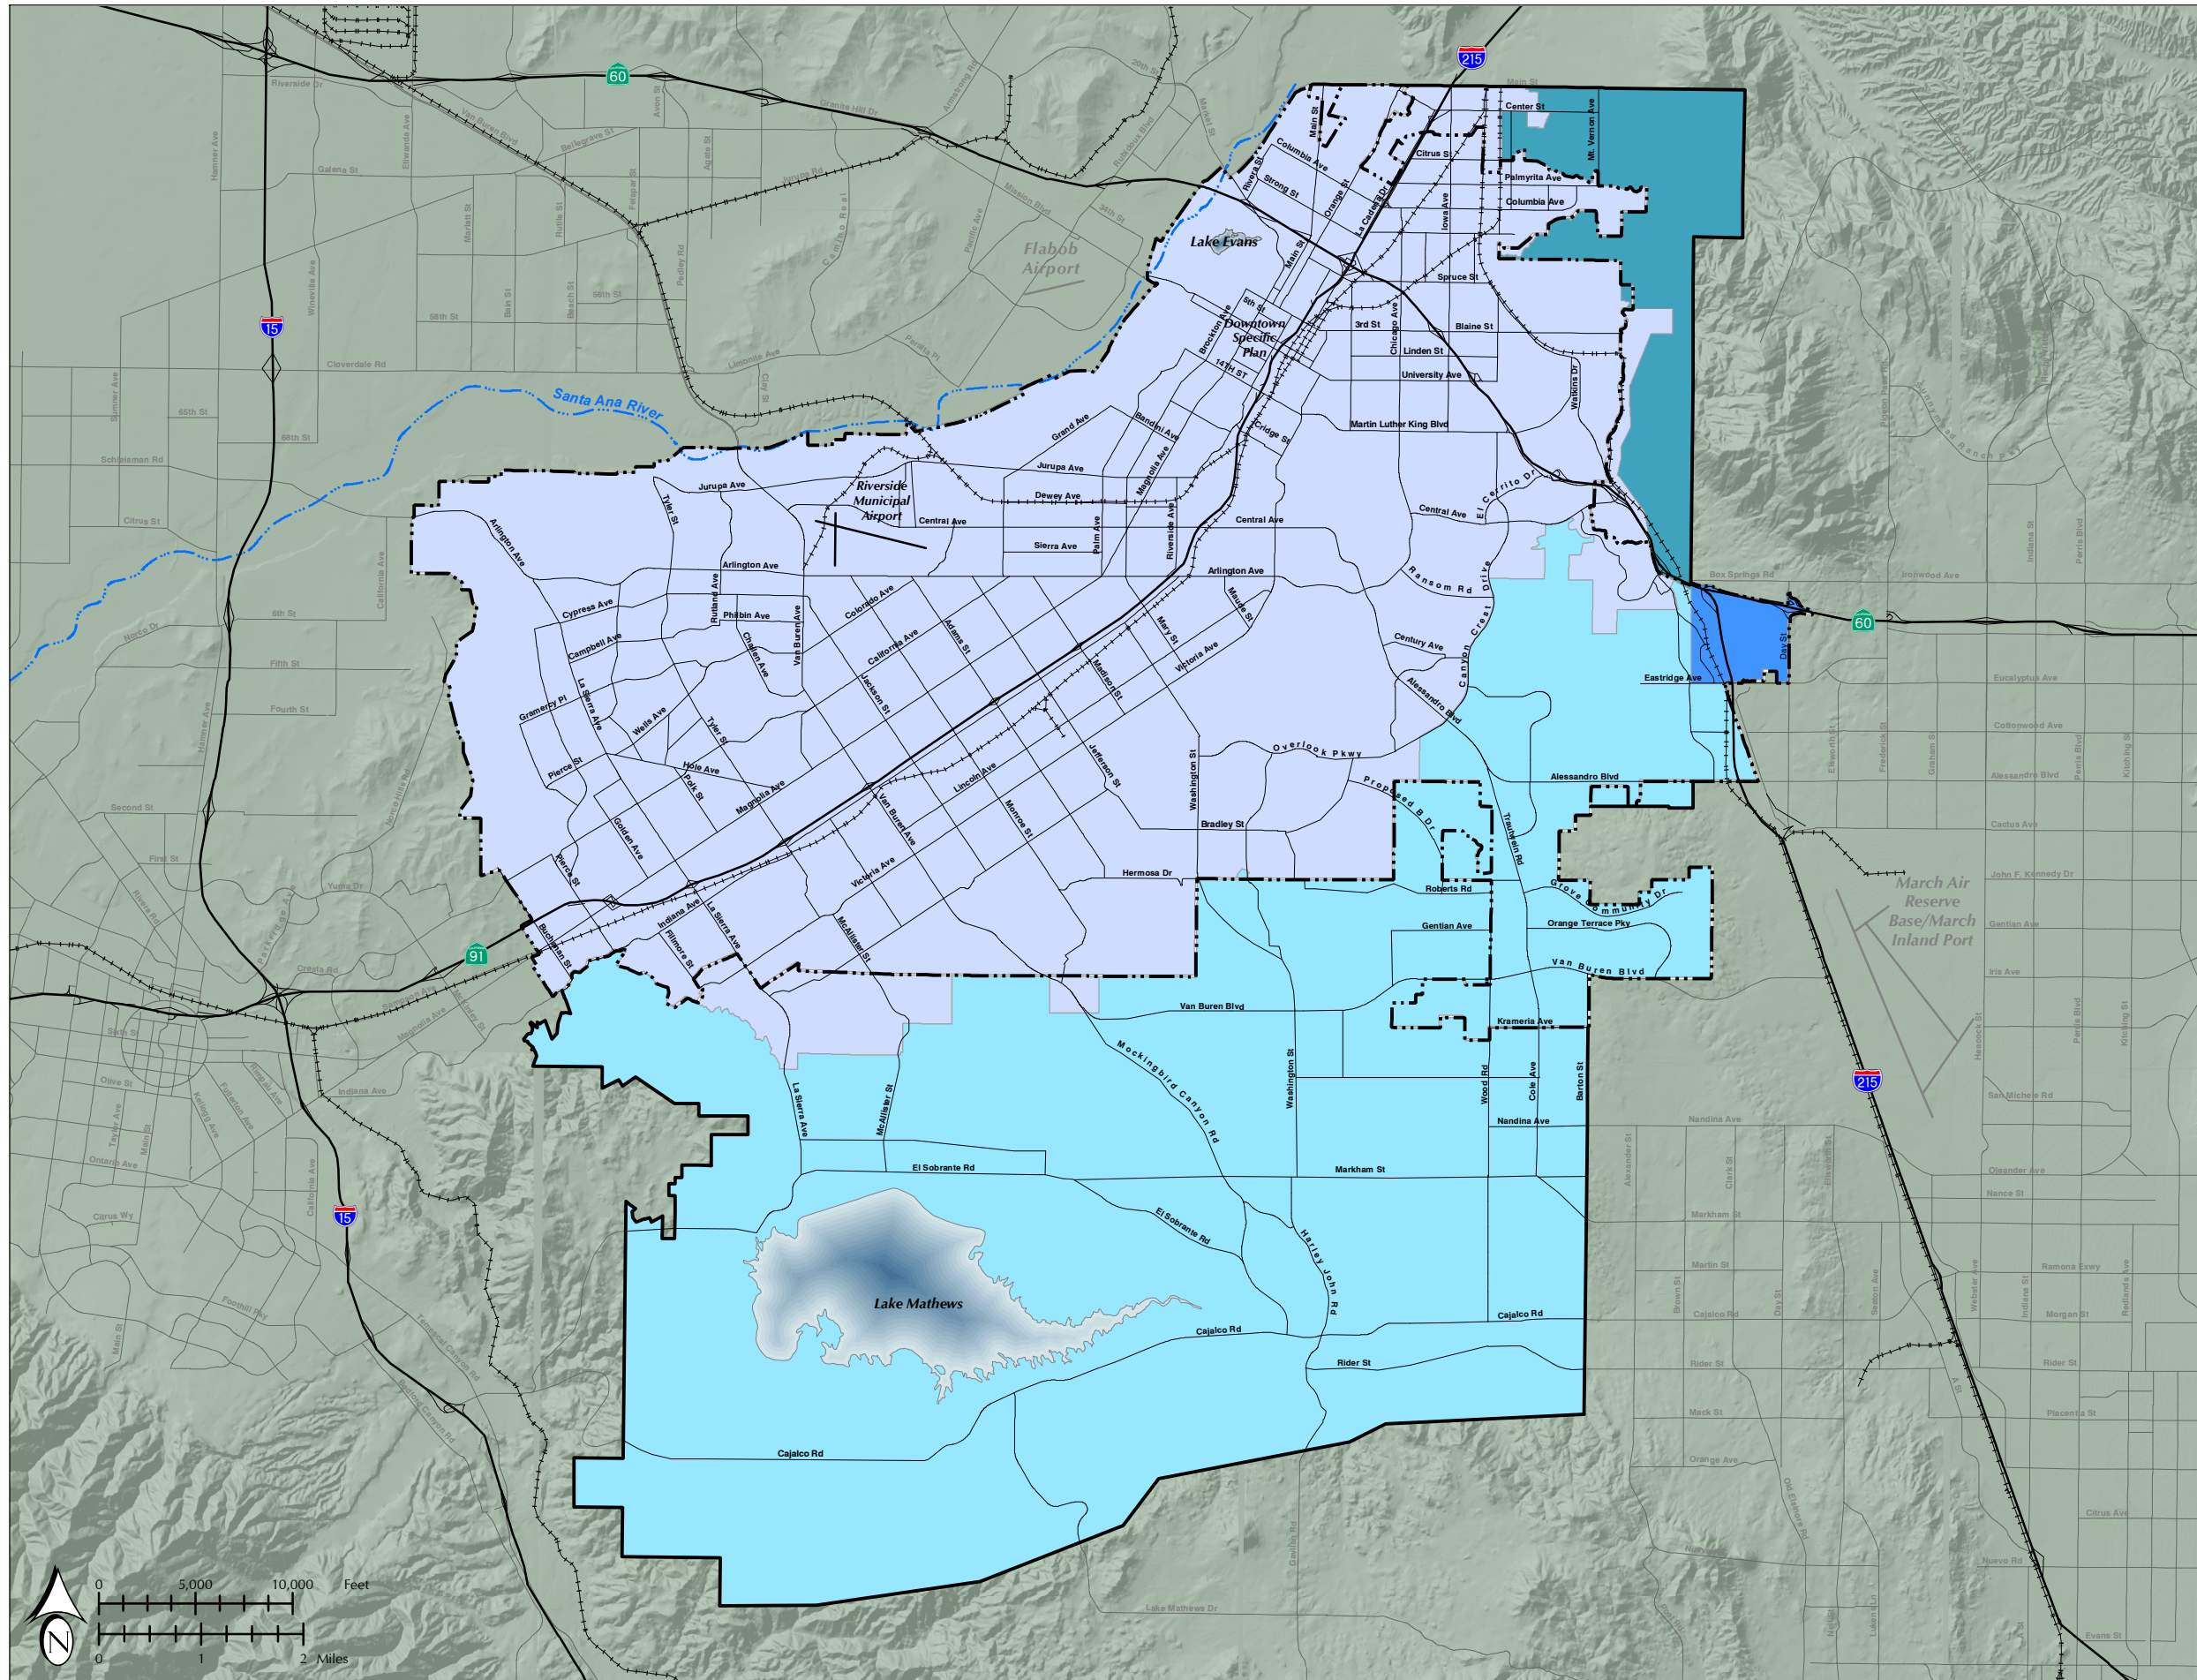

LEGEND

- RIVERSIDE PUBLIC UTILITIES SERVICE AREA
- RIVERSIDE HIGHLAND WATER COMPANY
- EASTERN MUNICIPAL WATER DISTRICT
- WESTERN MUNICIPAL WATER DISTRICT
- RIVERSIDE CITY BOUNDARY
- RIVERSIDE SPHERE OF INFLUENCE

NOTE: THIS MAP IS FOR INFORMATION PURPOSES ONLY. PLEASE REFER TO THE OFFICIAL MAPS ON FILE WITH RIVERSIDE PUBLIC UTILITIES.

SOURCE: RIVERSIDE PUBLIC UTILITIES DEPARTMENT, WESTERN MUNICIPAL WATER DISTRICT, EASTERN MUNICIPAL WATER DISTRICT.