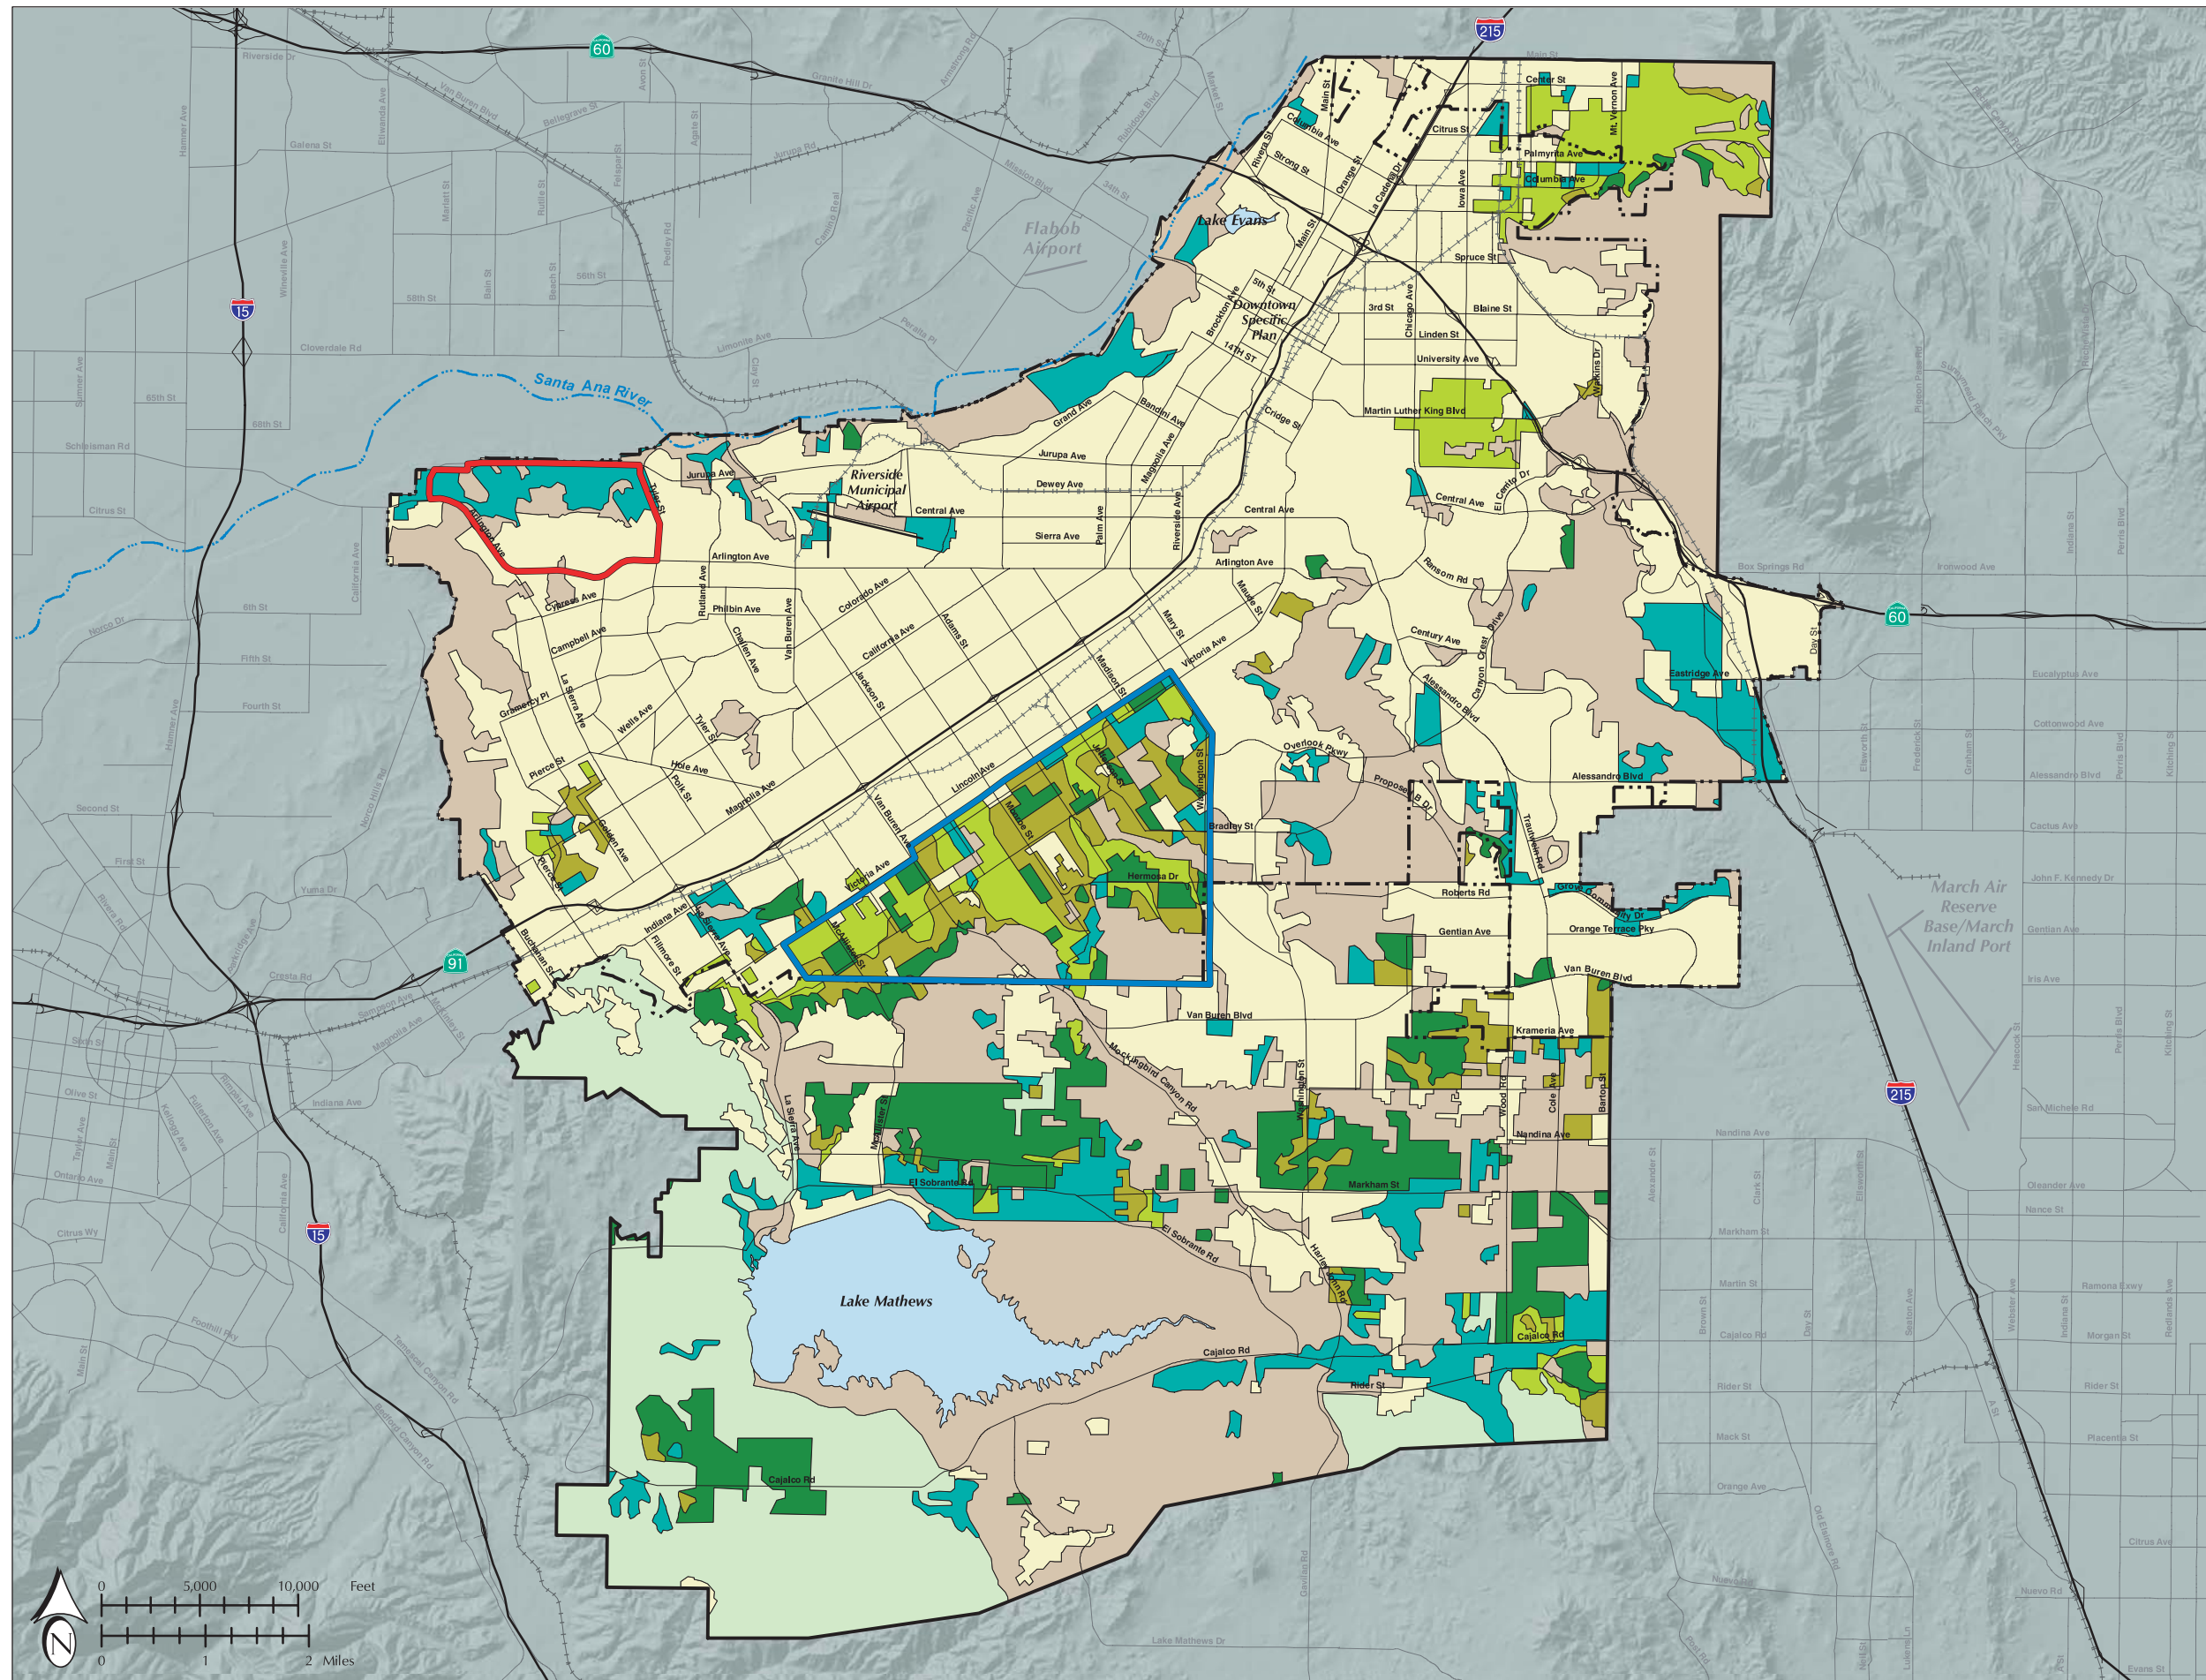

LEGEND

- URBAN AND BUILT-UP LAND
- GRAZING LAND
- FARMLAND OF LOCAL IMPORTANCE
- PRIME FARMLAND
- FARMLAND OF STATEWIDE IMPORTANCE
- UNIQUE FARMLAND
- WATER
- OTHER LAND
- RANCHO LA SIERRA GREENBELT
- ARLINGTON HEIGHTS GREENBELT
- RIVERSIDE CITY BOUNDARY
- RIVERSIDE SPHERE OF INFLUENCE

SOURCE: CALIFORNIA DEPARTMENT OF CONSERVATION, FARMLAND MAPPING AND MONITORING PROGRAM, 2004

Figure OS-2  
AGRICULTURAL  
SUITABILITY