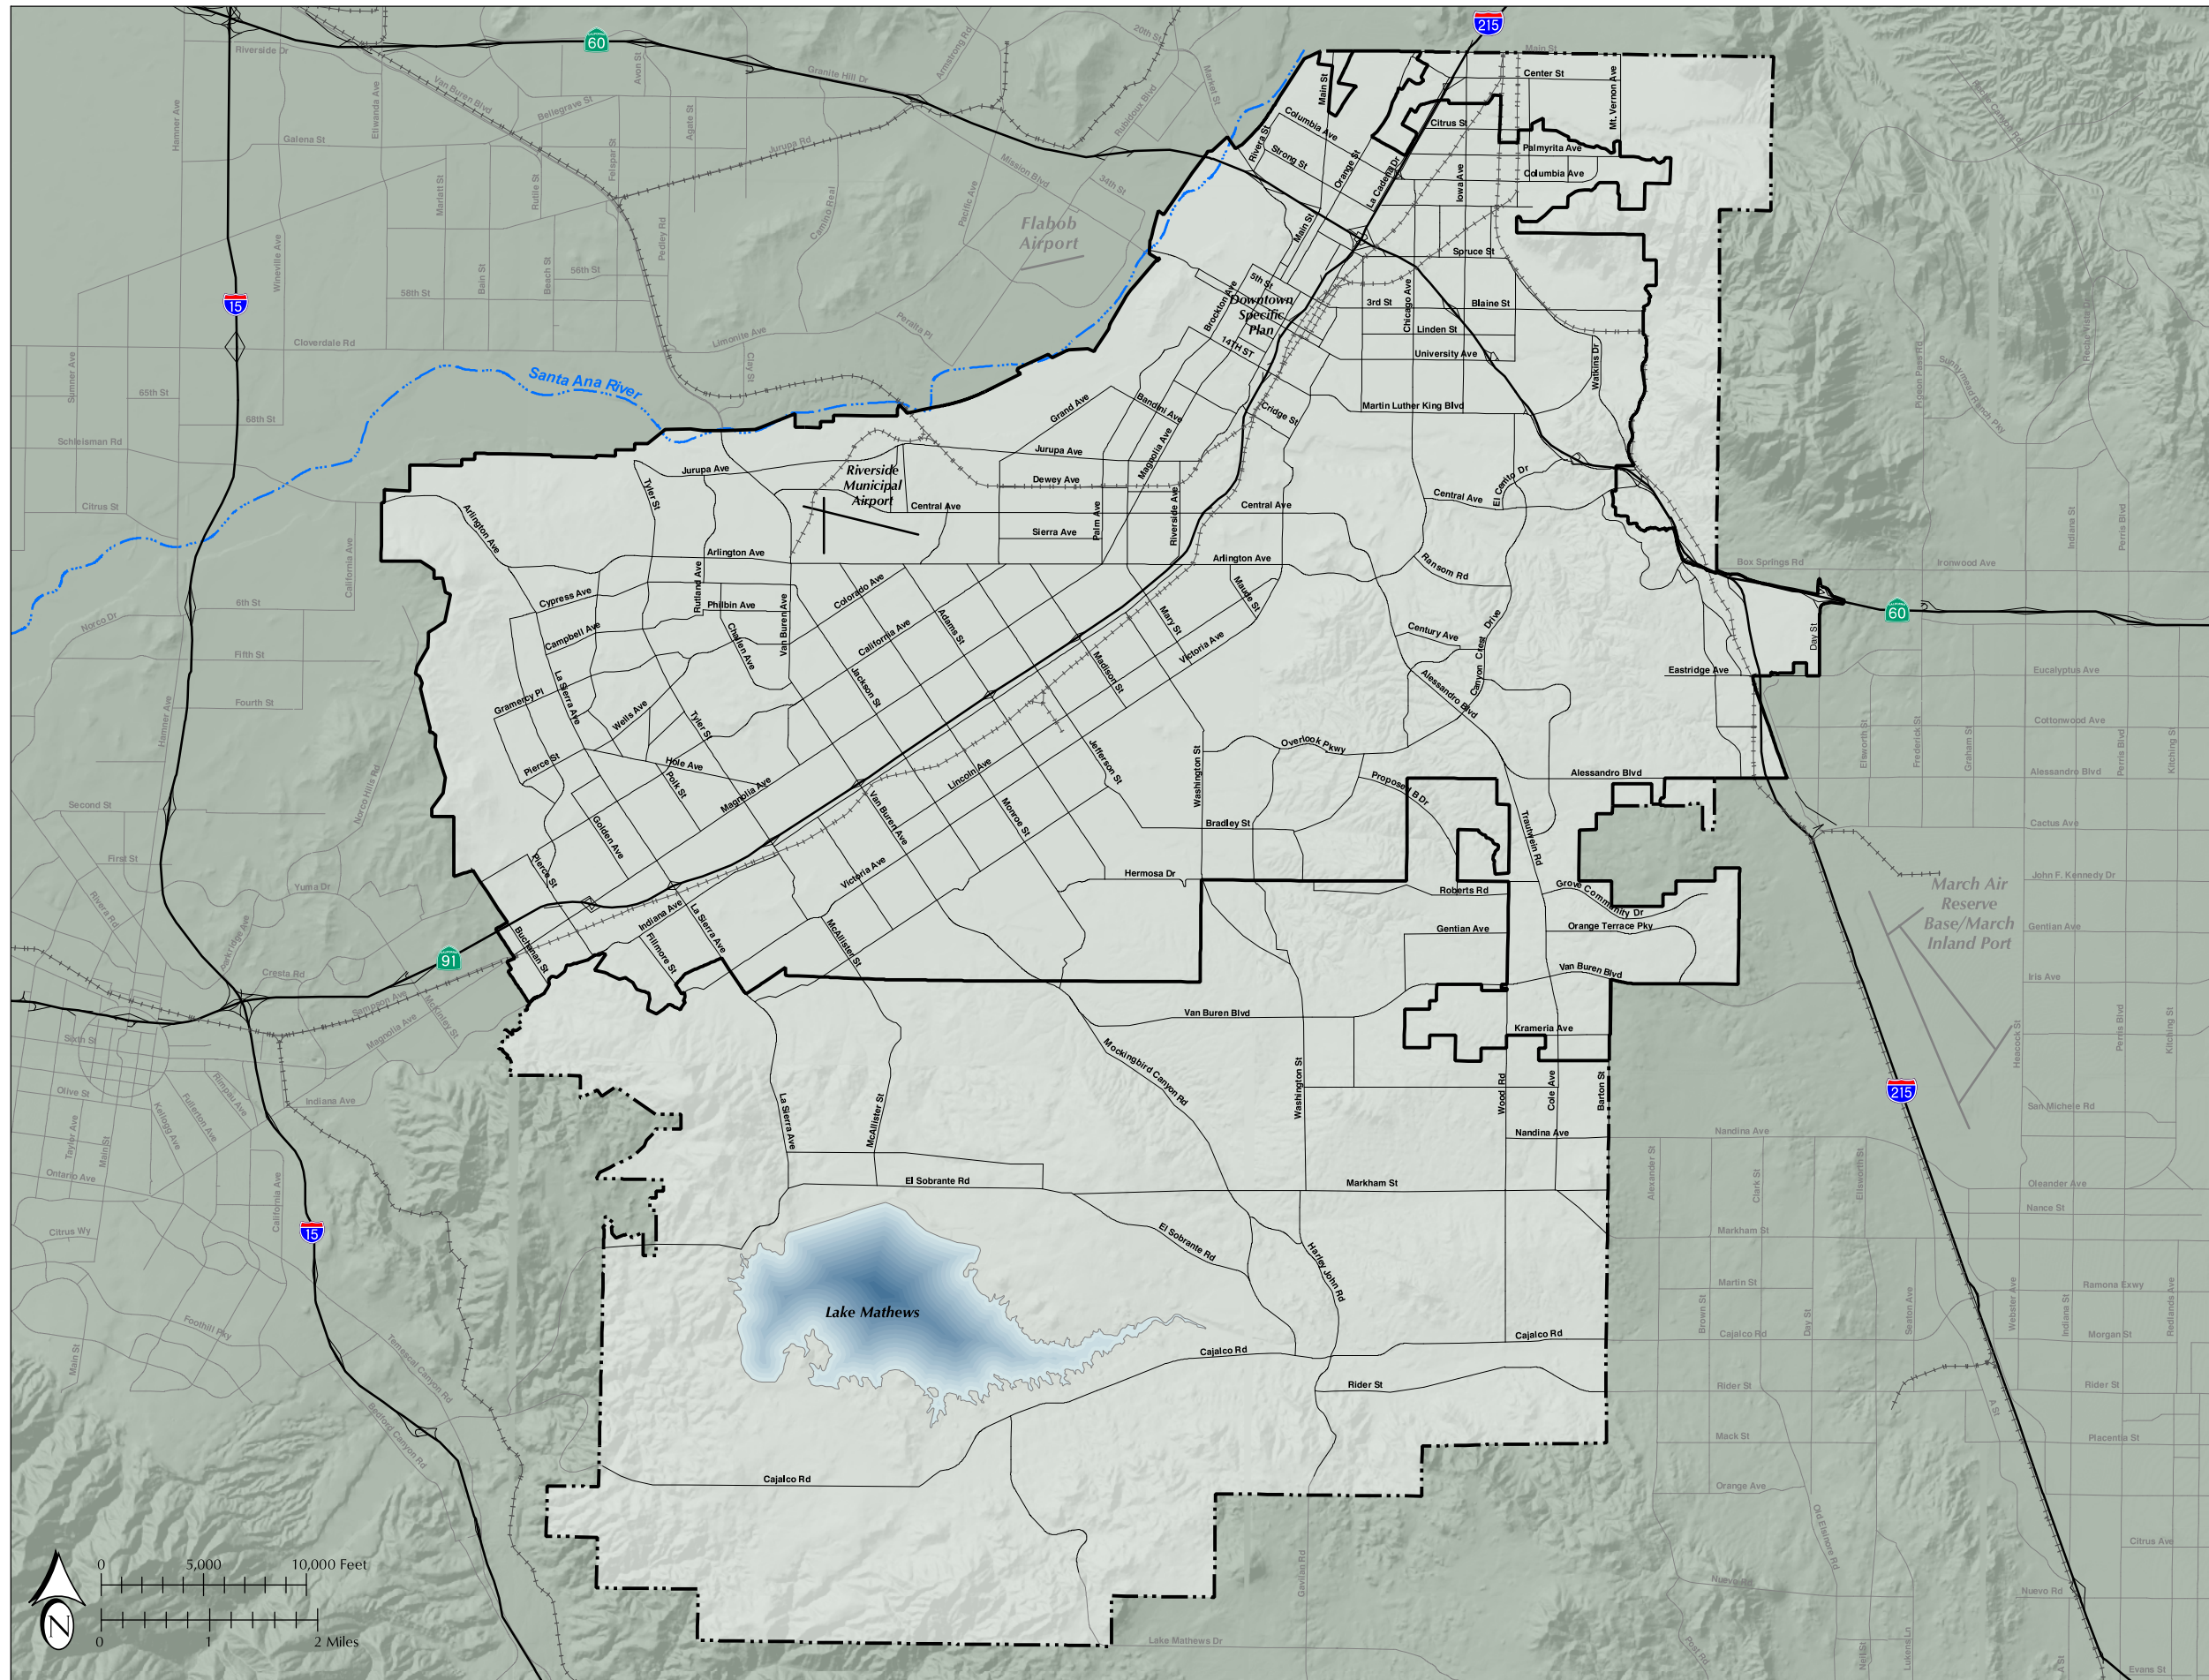

LEGEND

- RIVERSIDE CITY BOUNDARY
- RIVERSIDE SPHERE OF INFLUENCE

NOTE: SPHERE OF INFLUENCE BOUNDARIES ARE APPROXIMATE, PENDING APPLICATION TO RIVERSIDE LOCAL AGENCY FORMATION COMMISSION FOR A SPHERE OF INFLUENCE BOUNDARY ADJUSTMENT.

SOURCE: CITY OF RIVERSIDE, 2004

Figure LU-1  
PLANNING  
AREA MAP