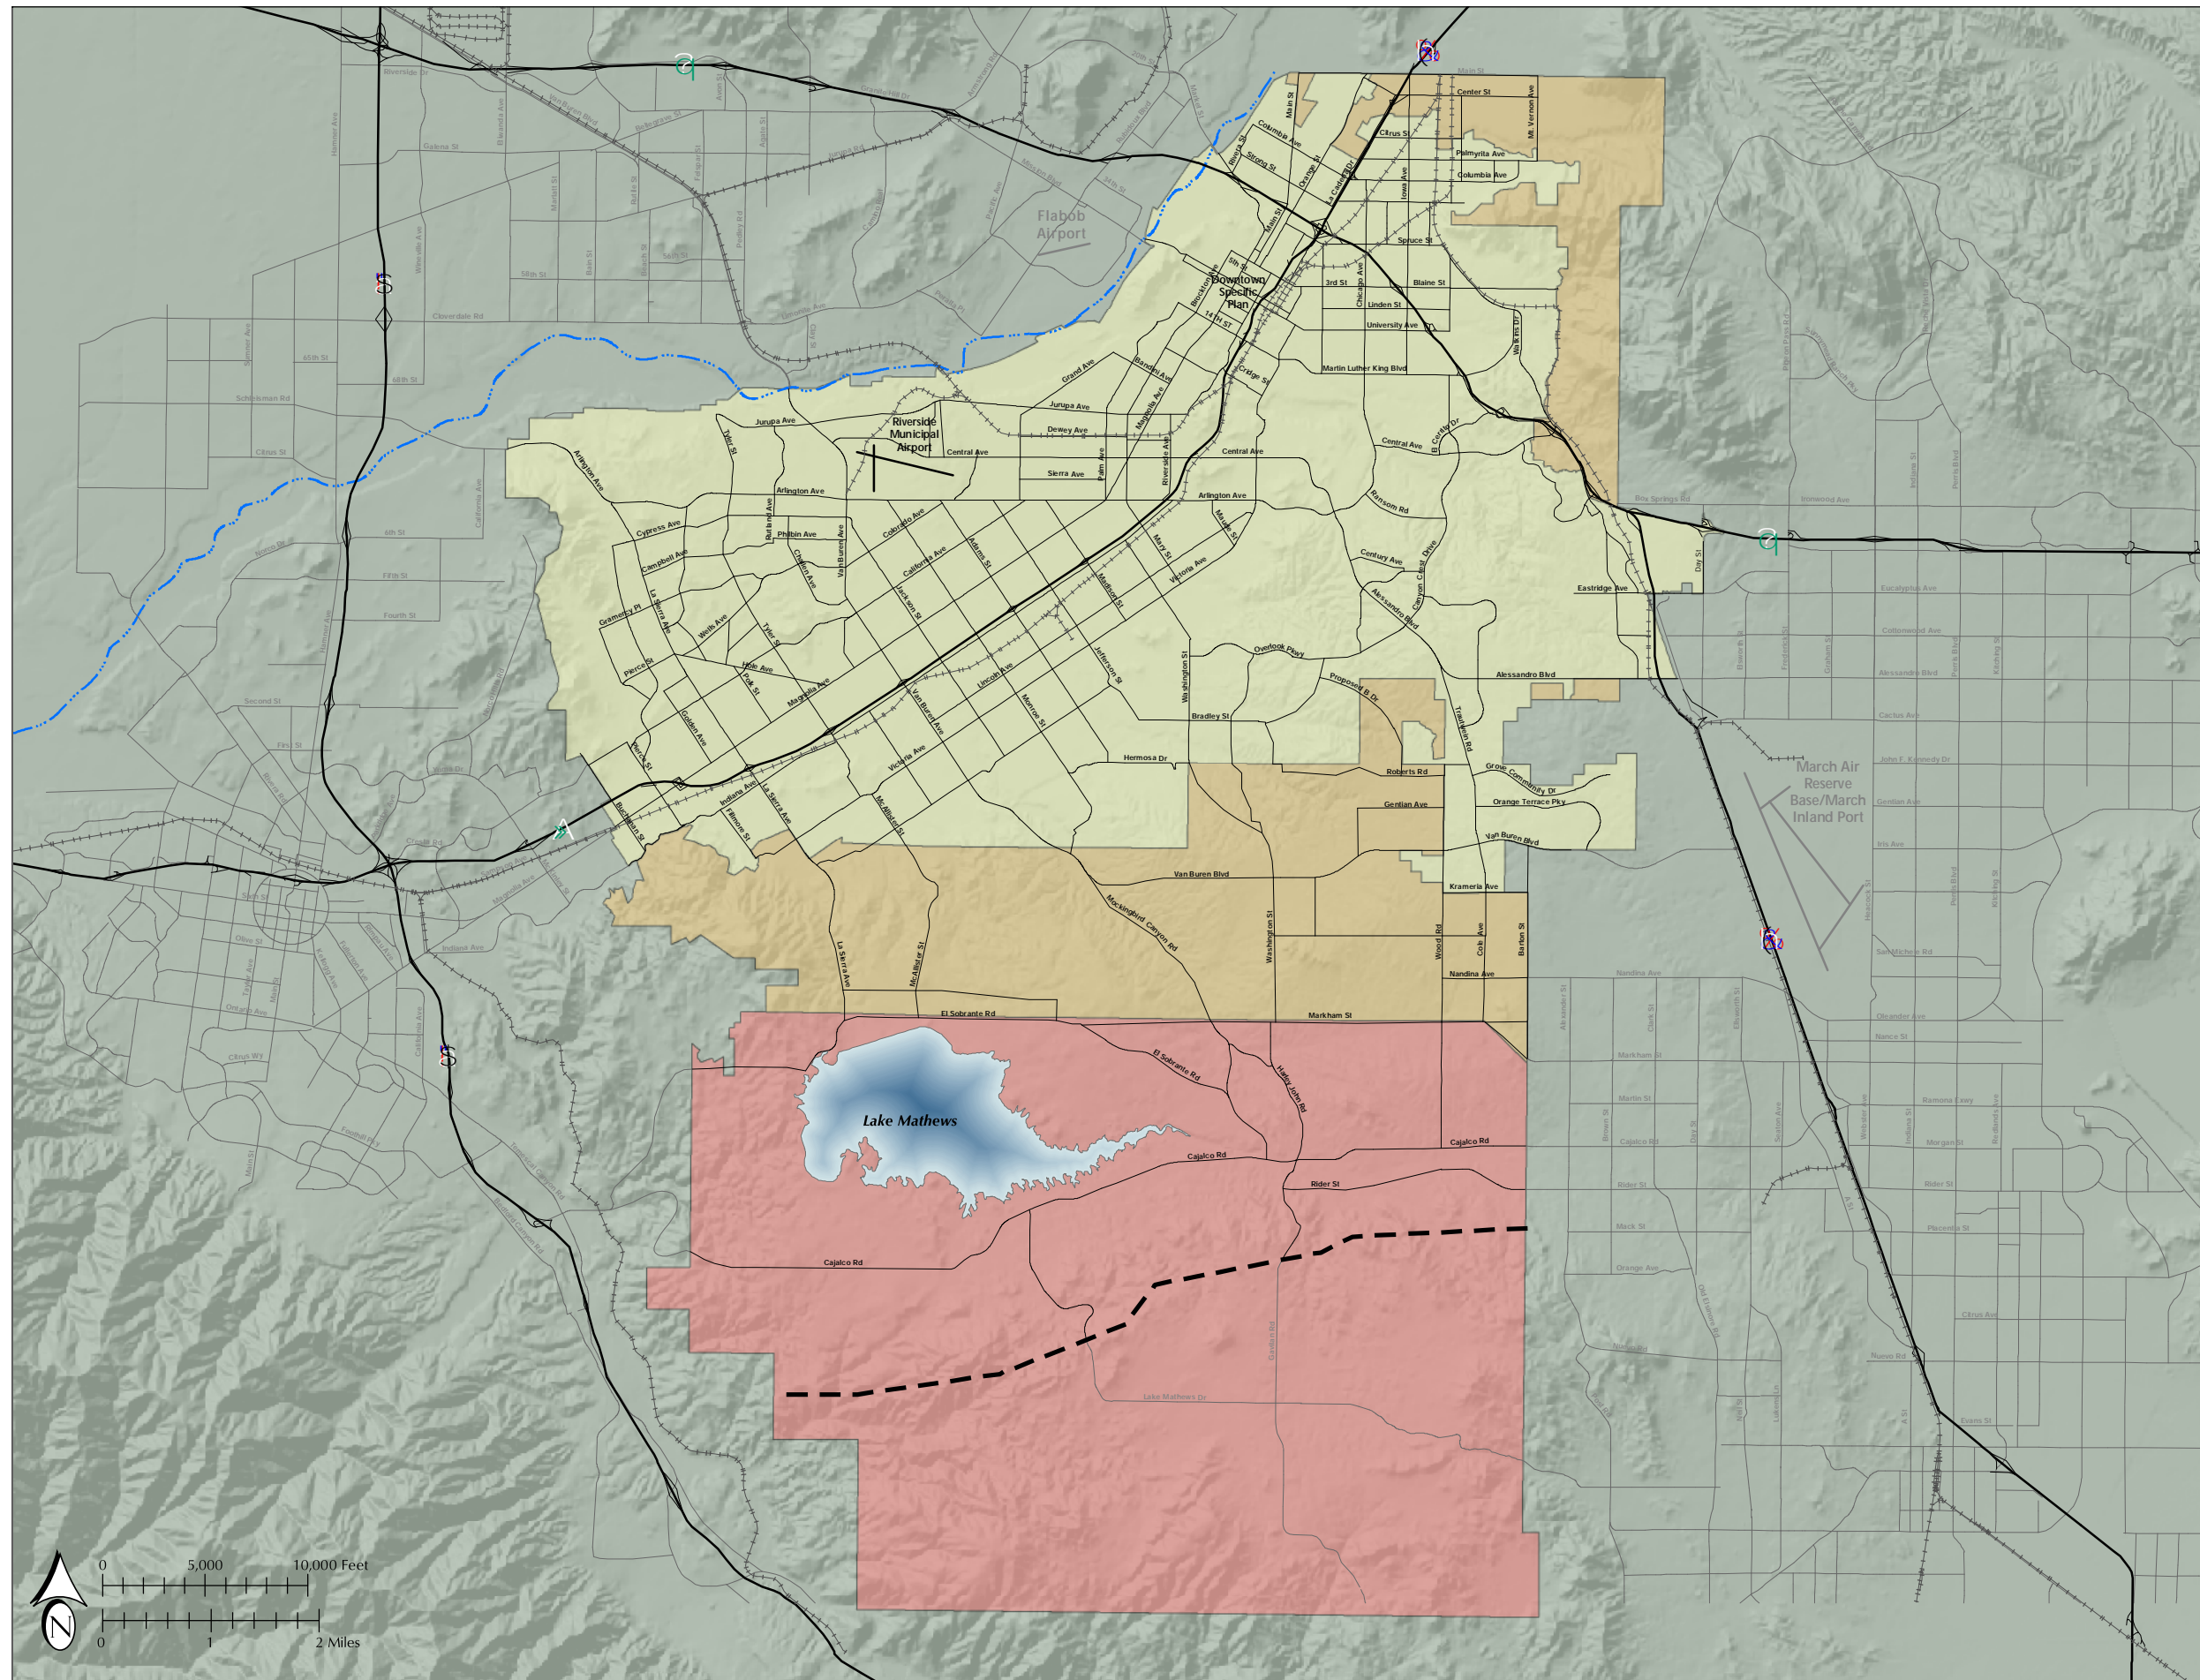

LEGEND

OLD CITY BOUNDARIES

- CITY OF RIVERSIDE
- PROXIMATE SPHERE OF INFLUENCE
- GREATER SPHERE OF INFLUENCE

- PROPOSED SOUTHERN BOUNDARY SPHERE OF INFLUENCE

Figure LU-10
RIVERSIDE OLD
SPHERE OF
INFLUENCE