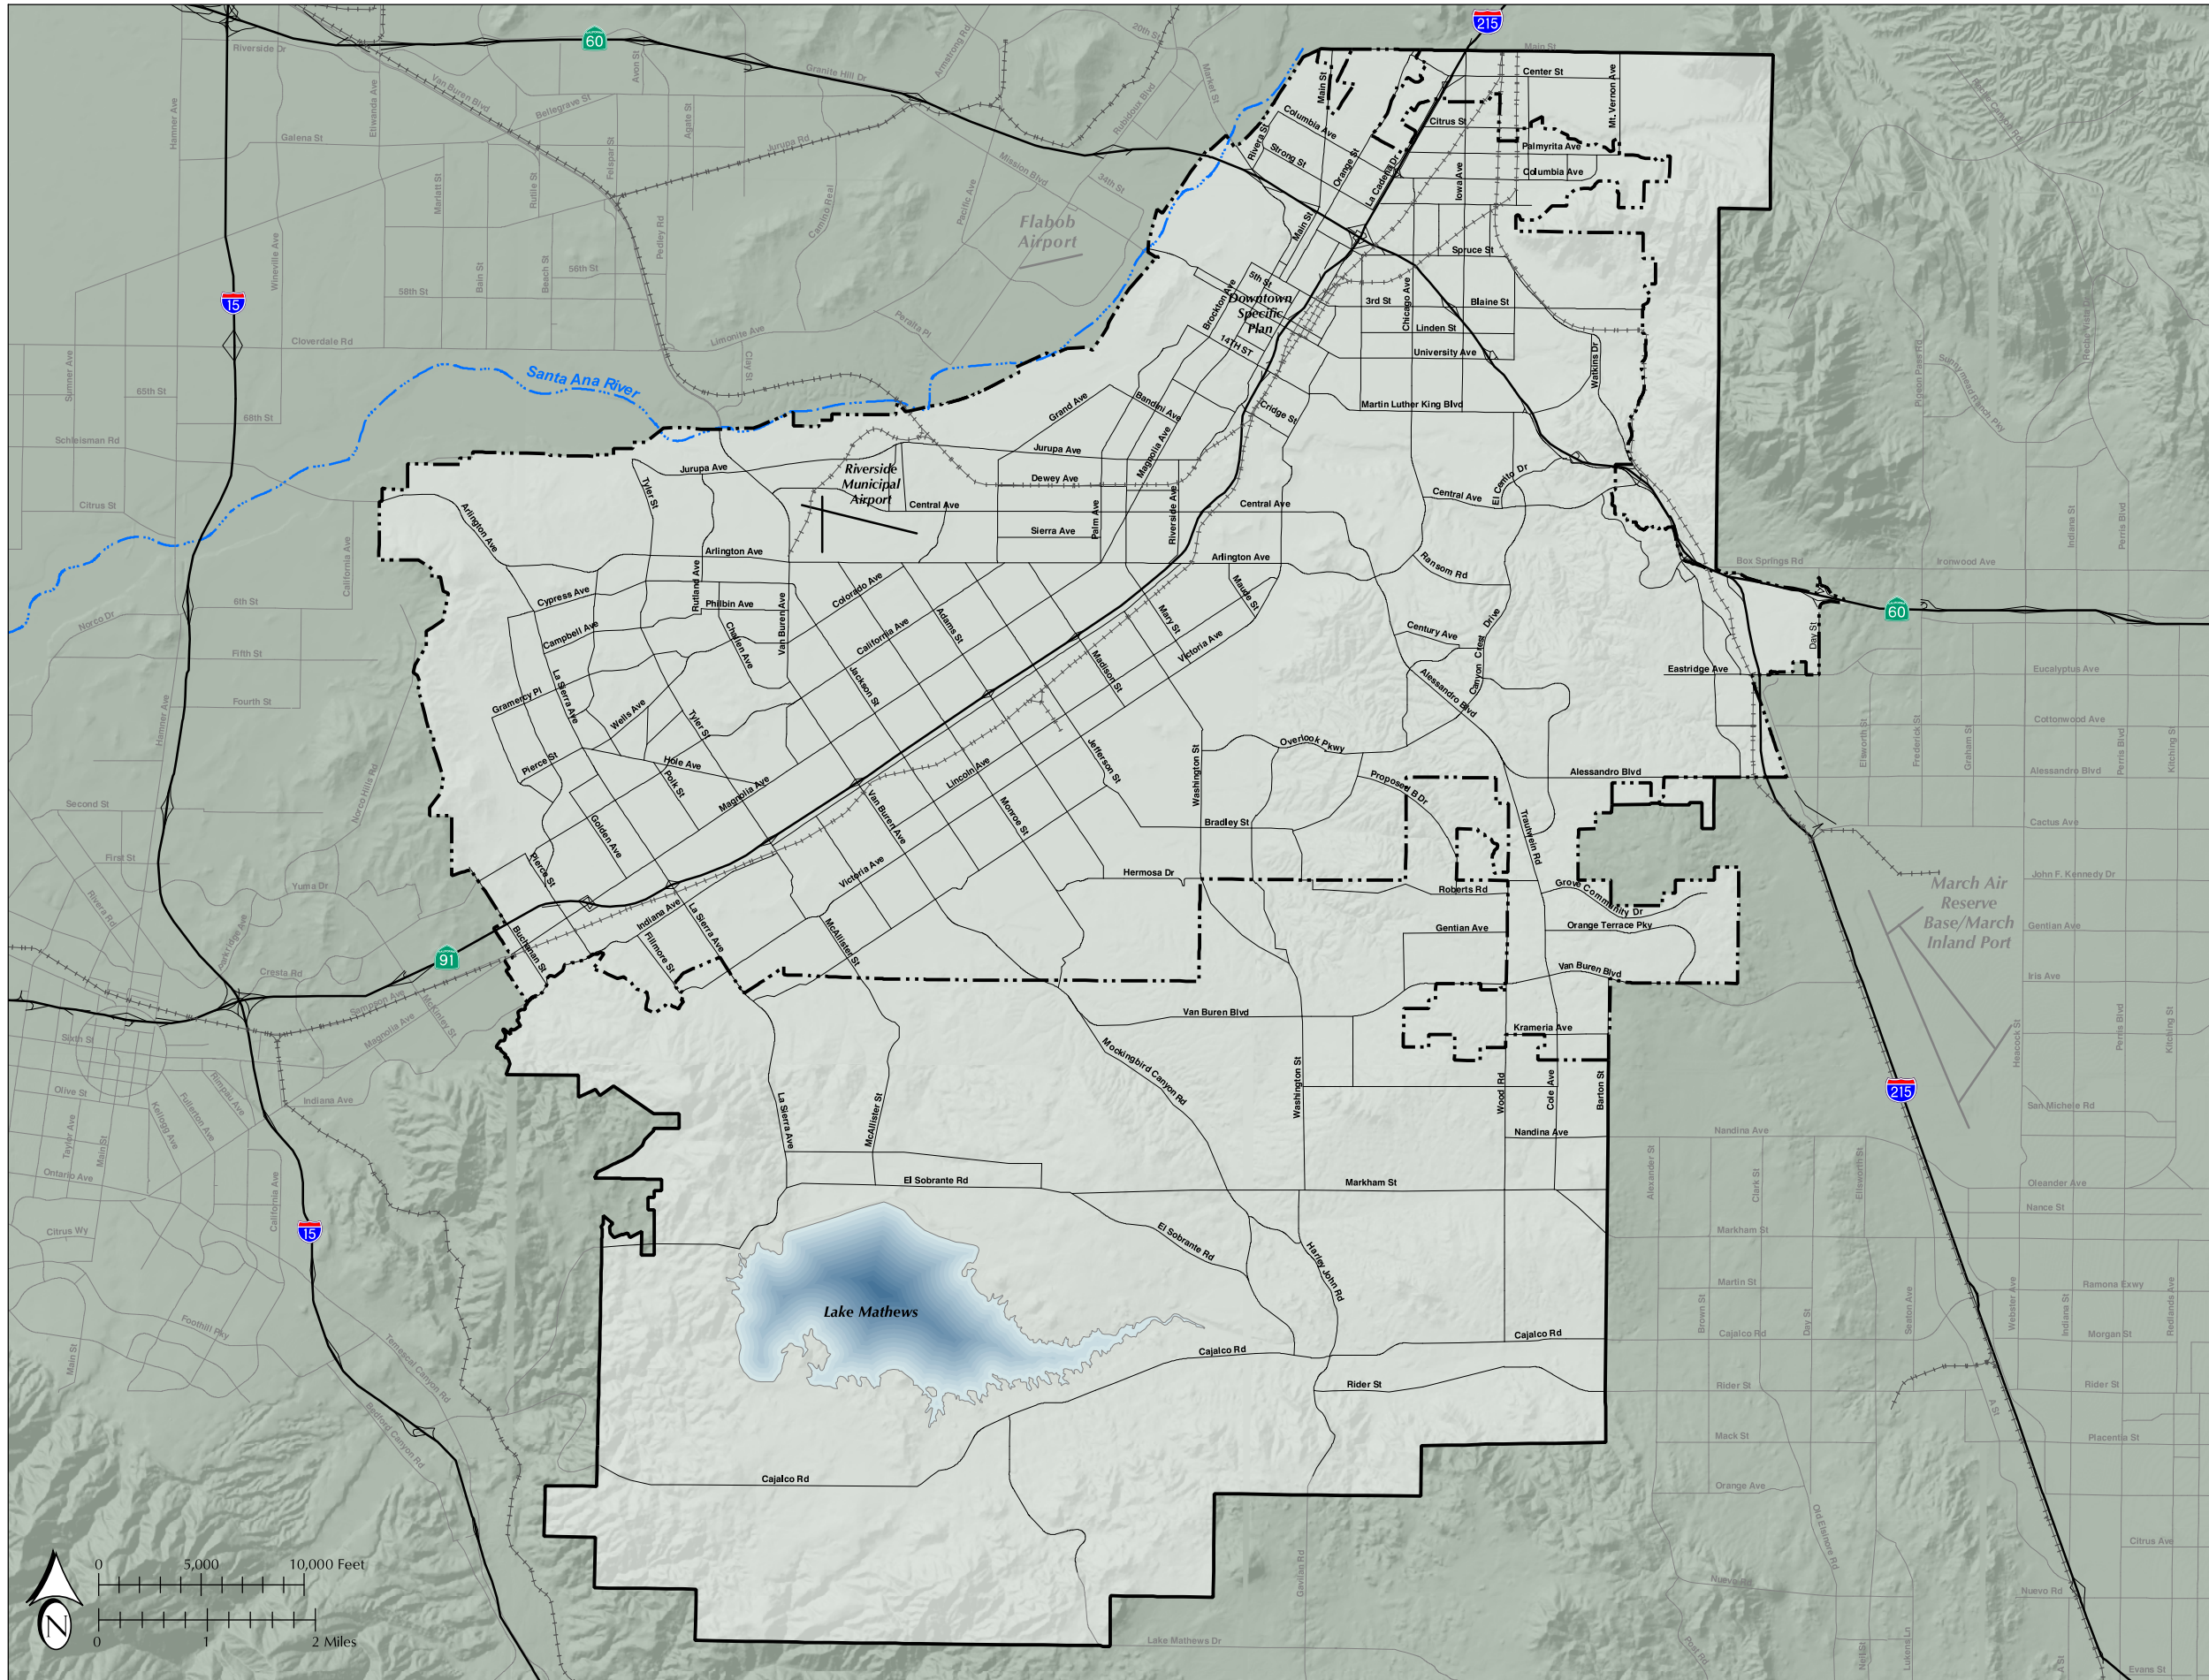

LEGEND

- RIVERSIDE CITY BOUNDARY
- RIVERSIDE SPHERE OF INFLUENCE

NOTE: SPHERE OF INFLUENCE BOUNDARIES ARE APPROXIMATE, PENDING APPLICATION TO RIVERSIDE LOCAL AGENCY FORMATION COMMISSION FOR A SPHERE OF INFLUENCE BOUNDARY ADJUSTMENT.

SOURCE: CITY OF RIVERSIDE, 2004.

Figure I-1  
PLANNING  
AREA MAP